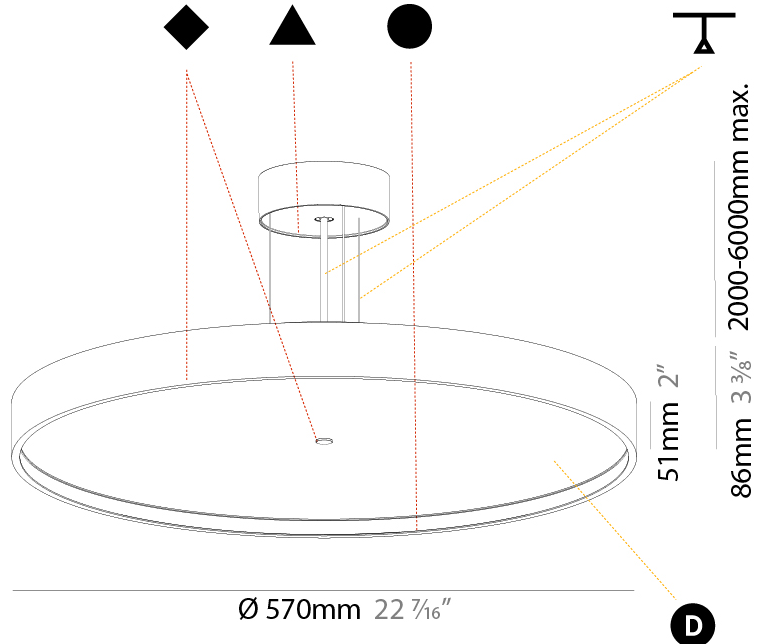

GENERAL

Series: Sign Diva
Subseries: Sign Diva Korona
Brand: Prolicht
Division: Architectural
Mounting Type: Suspension
Mounting Location: Ceiling
Subcategory: Pendant

PHYSICAL

Shape: Round
Diameter (mm): 570
Diameter (in): 22 7/16
Height (mm): 86
Height (in): 3 3/8
Light Distribution: Direct / Indirect
Weight (kg): 8.812
Weight (lbs): 19.43
Diffuser: PMMA - Opal / Micro-Prism / Sparkling Secret / Vintage Industrial
Fixture Finish: SSR / BKV / CWI / CRY / HAB / UFT / ITA / RUA / FTG / MYG / LOD / PUS / FRO / FUP / KIA / POP / BLS / SPG / MEY / GOH / GUM / CHC / COM / ABZ / JAG / OBR / MOS / ROR
Fixture Material: Extruded Aluminum / Steel
Cable Details: 2,000mm/78 3/4" or 6,000mm/236 1/4" Transparent Cable

ELECTRICAL

Lamp Type: LED (Zhaga Standard)
Input Wattage (W): 67
Total Output Wattage (W): 60.9
Dimming: Tri-Mode (Non-Dimming and Phase Dimming (120Vac only) and 0-10V Dimming)
Driver Included: Yes
Driver Location: Integrated
Driver Type: Constant Current - Universal
Driver Class: Class 2
Input Voltage (V): 120 - 277
Constant Current (MA): 350

LED

Color Temperature (°K): 2700 / 3000 / 3500 / 4000
Max. Delivered Lumen (lm): 6632 / 6728 / 6812 / 6951
Nominal Lumen (lm): 9097 / 9229 / 9344 / 9535
CRI: >90 CRI
Lamp Life (hrs): 50000

OPTICAL

RATINGS AND CERTIFICATIONS

Certified By: Certified for North American Standards
IP rating: IP20

A

D