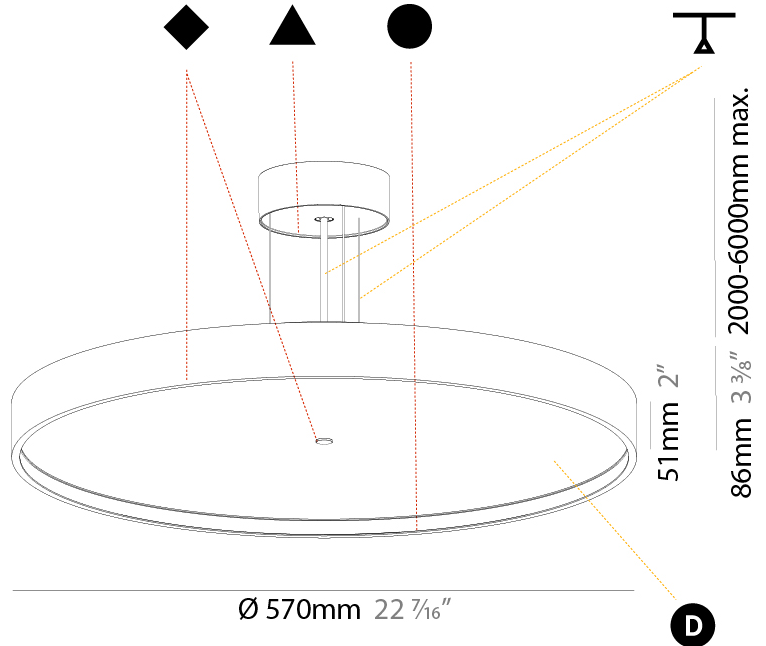

GENERAL

Series: Sign Diva
Subseries: Sign Diva Korona
Brand: Prolicht
Division: Architectural
Mounting Type: Suspension
Mounting Location: Ceiling
Subcategory: Pendant

PHYSICAL

Shape: Round
Diameter (mm): 570
Diameter (in): 22 ⁷/₁₆
Height (mm): 86
Height (in): 3 ³/₈
Light Distribution: Direct
Weight (kg): 8.067
Weight (lbs): 17.78
Diffuser: PMMA - Opal / Micro-Prism / Sparkling Secret / Vintage Industrial
Fixture Finish: SSR / BKV / CWI / CRY / HAB / UFT / ITA / RUA / FTG / MYG / LOD / PUS / FRO / FUP / KIA / POP / BLS / SPG / MEY / GOH / GUM / CHC / COM / ABZ / JAG / OBR / MOS / ROR
Fixture Material: Extruded Aluminum / Steel
Cable Details: 2,000mm/78 3/4" or 6,000mm/236 1/4" Transparent Cable

ELECTRICAL

Lamp Type: LED (Zhaga Standard)
Input Wattage (W): 49
Total Output Wattage (W): 46.9
Dimming: Tri-Mode (Non-Dimming and Phase Dimming (120Vac only) and 0-10V Dimming)
Driver Included: Yes
Driver Location: Integrated
Driver Type: Constant Current - Universal
Driver Class: Class 2
Input Voltage (V): 120 - 277
Constant Current (MA): 350

LED

Color Temperature (°K): 2700 / 3000 / 3500 / 4000
Max. Delivered Lumen (lm): 4978 / 5337 / 5384 / 5494
Nominal Lumen (lm): 6199 / 6646 / 6705 / 6842
CRI: >90 CRI
Lamp Life (hrs): 50000

OPTICAL

RATINGS AND CERTIFICATIONS

Certified By: Certified for North American Standards
IP rating: IP20