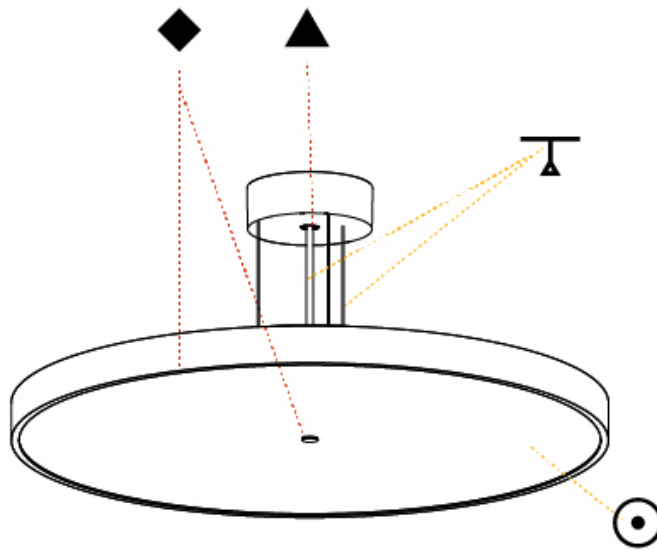

SIGN DIVA SUSPENSION

A300004-

PROJECT _____

TYPE _____

SPECIFIER _____

QUANTITY _____

DATE _____

A