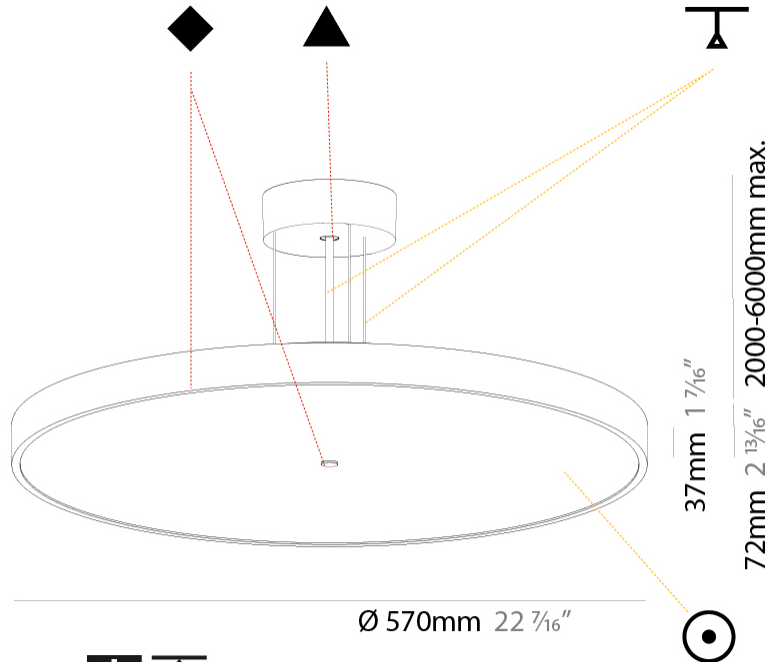

GENERAL

Series: Sign Diva
Subseries: Sign Diva
Brand: Prolicht
Division: Architectural
Mounting Type: Suspension
Mounting Location: Ceiling
Subcategory: Pendant

PHYSICAL

Shape: Round
Diameter (mm): 570
Diameter (in): 22 7/16
Height (mm): 72
Height (in): 2 13/16
Max. Overall Height (mm): 6072
Max. Overall Height (in): 239 1/16
Light Distribution: Direct
Weight (kg): 7.802
Weight (lbs): 17.2

Diffuser: PMMA - Opal / Micro-Prism / Sparkling Secret / Vintage Industrial with Shine Ring
Fixture Finish: SSR / BKV / CWI / CRY / HAB / UFT / ITA / RUA / FTG / MYG / LOD / PUS / FRO / FUP / KIA / POP / BLS / SPG / MEY / GOH / GUM / CHC / COM / ABZ / JAG / OBR / MOS / ROR
Fixture Material: Extruded Aluminum / Steel
Cable Details: 2000mm or 6000mm Transparent Cable

ELECTRICAL

Lamp Type: LED (Zhaga Standard)
Input Wattage (W): 58.3
Total Output Wattage (W): 53
Dimming: Tri-Mode (Non-Dimming and Phase Dimming (120Vac only) and 0-10V Dimming)
Driver Included: Yes
Driver Location: Integrated
Driver Type: Constant Current - Universal
Driver Class: Class 2
Input Voltage (V): 120 - 277
Constant Current (MA): 350

LED

Color Temperature (°K): 2700 / 3000 / 3500 / 4000
Max. Delivered Lumen (lm): 5060 / 6120 / 6233 / 6360
CRI: >90 CRI
Lamp Life (hrs): 50000

OPTICAL

RATINGS AND CERTIFICATIONS

Certified By: Certified for North American Standards
IP rating: IP20